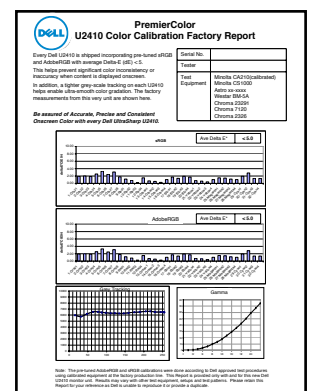

# Dell™ UltraSharp™ U2410 24" monitor with PremierColor (24 inch diagonal viewable image size)

Get precise,  
accurate and  
consistent  
color with  
PremierColor

PremierColor is a color technology from Dell which gives you precise color accuracy, compatibility with industry color standards, user-enabled color adjustments as well as amazing color gamut and depth.

## PremierColor delivers consistent, accurate and precise color

- Factory-tuned AdobeRGB and sRGB to an average deltaE(dE)<5 helps ensure there is no significant onscreen color output variation when content is displayed on the monitor.
- Wide Viewing Angle (178°/178°) and Superb Grayscale Tracking minimizes color deviation at biased angles of viewing and ensures ultrasmooth color gradation.
- Color Calibrated Factory report provided for each unit shipped helps assure onscreen color is accurate, consistent and precise.