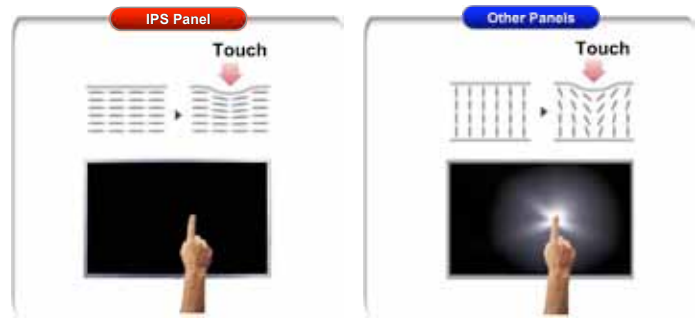

Dell™ UltraSharp™ U2410 24" monitor with PremierColor

Awesome front of screen performance (continued)

- 6ms typical (gray to gray) fast response time enables crisp and razor-sharp and ghost-free images when displaying impressive motion videos.

- Stable Image quality is certain with the adoption of IPS panel for Dell U2410.

U2410 with IPS panel

Monitor with TN panel

Stable Image when screen is touched

Ripple effect seen when screen is touched.

(Simulated screen images)

U2410 delivers image fluidity with unparalleled clarity for motion videos. (Simulated screen images)

Excellent multimedia, video and graphic capability

- Digital connectivity found in the U2410 helps enhance sound and picture quality.
- DVI-D(HDCP) helps to ensure high quality image (reduced jitter) and astounding color uniformity .
- Future-proof your U2410 that incorporates HDMI™ Technology.
- With DisplayPort, there is no loss of quality as content signals are kept digital between connections.
- Composite and Component allows connection to other video devices such as game consoles.
- Height-adjustable stand also allows tilt, swivel and pivot adjustability which helps to enable maximum viewing.
- Remote Management enabled when connected to Dell Client Manager
- Great audio experience with a fashionable sound bar (optional) that connects directly to the back without need for power cord.