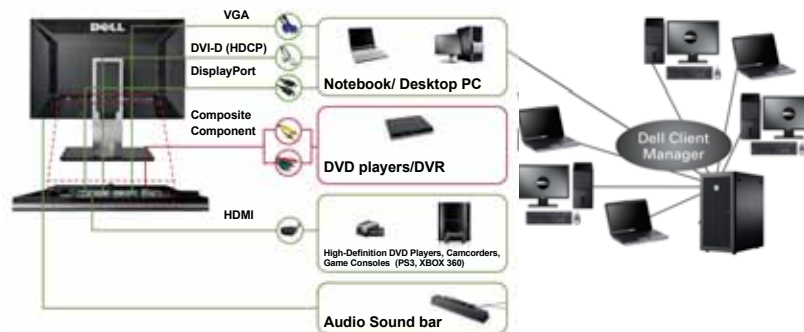

## Excellent multimedia, video and graphic capability

- Digital connectivity found in the U2410 helps enhance sound and picture quality.
- DVI-D(HDCP) helps to ensure high quality image (reduced jitter) and astounding color uniformity .
- Future-proof your U2410 that incorporates HDMI™ Technology.
- With DisplayPort, there is no loss of quality as content signals are kept digital between connections.
- Composite and Component allows connection to other video devices such as game consoles.
- Height-adjustable stand also allows tilt, swivel and pivot adjustability which helps to enable maximum viewing.
- Remote Management enabled when connected to Dell Client Manager
- Great audio experience with a fashionable sound bar (optional) that connects directly to the back without need for power cord.